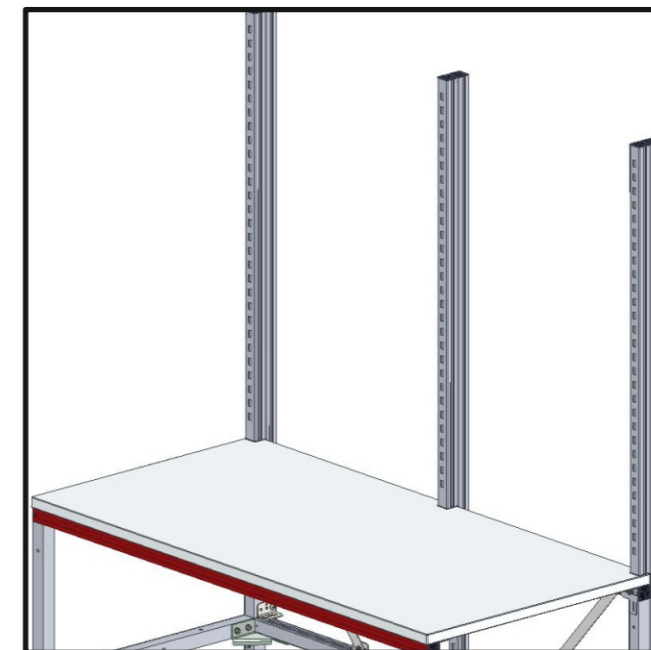

Anbauprofil Heavy Duty (lang) Mounting profile Heavy Duty (long) Profilé de montage Heavy Duty (long) Perfil de montaje Heavy Duty (largo)

11/22 93090664

SYSTEM FLEX HD

Lieferumfang
Contents
Contenu
Contenido