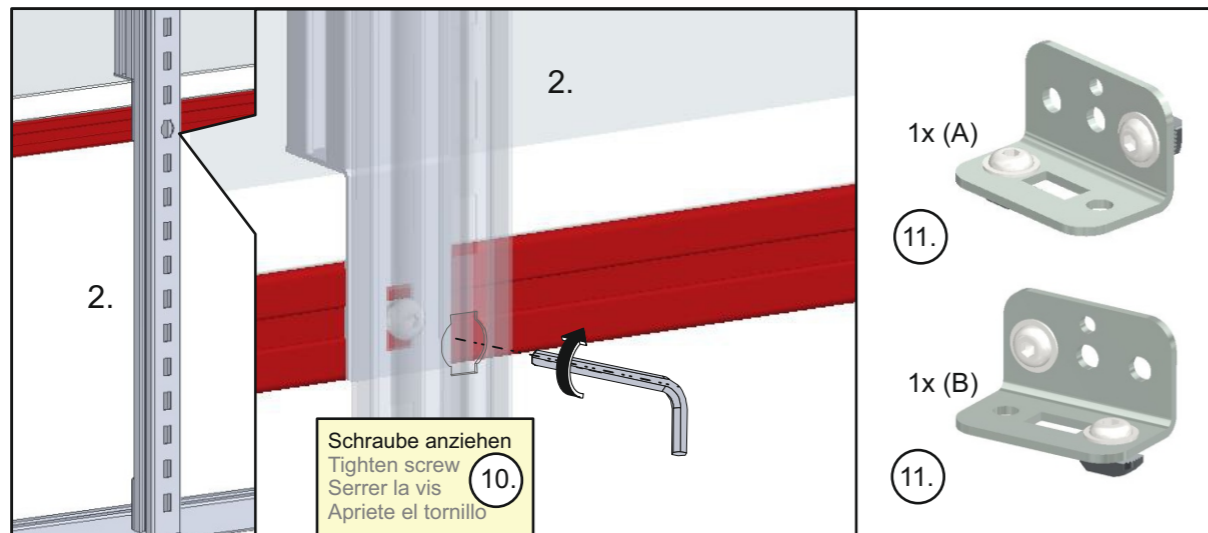

Lieferumfang
Contents
Contenu
Contenido

Montageanleitung
Mounting instructions
Instructions de montage
Instrucciones de montaje

Gebrauchsanleitung
Instructions for use
Mode d'emploi
Modo de empleo