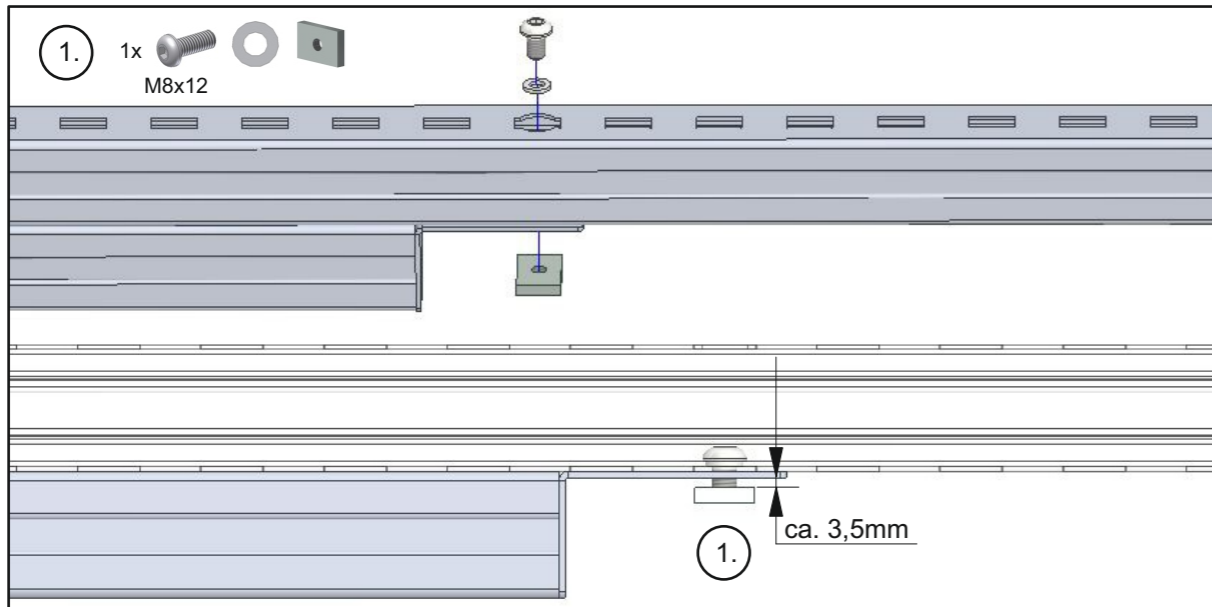

Lieferumfang
Contents
Contenu
Contenido

Montageanleitung
Mounting instructions
Instructions de montage
Instrucciones de montaje

Gebrauchsanleitung
Instructions for use
Mode d'emploi
Modo de empleo

73308010