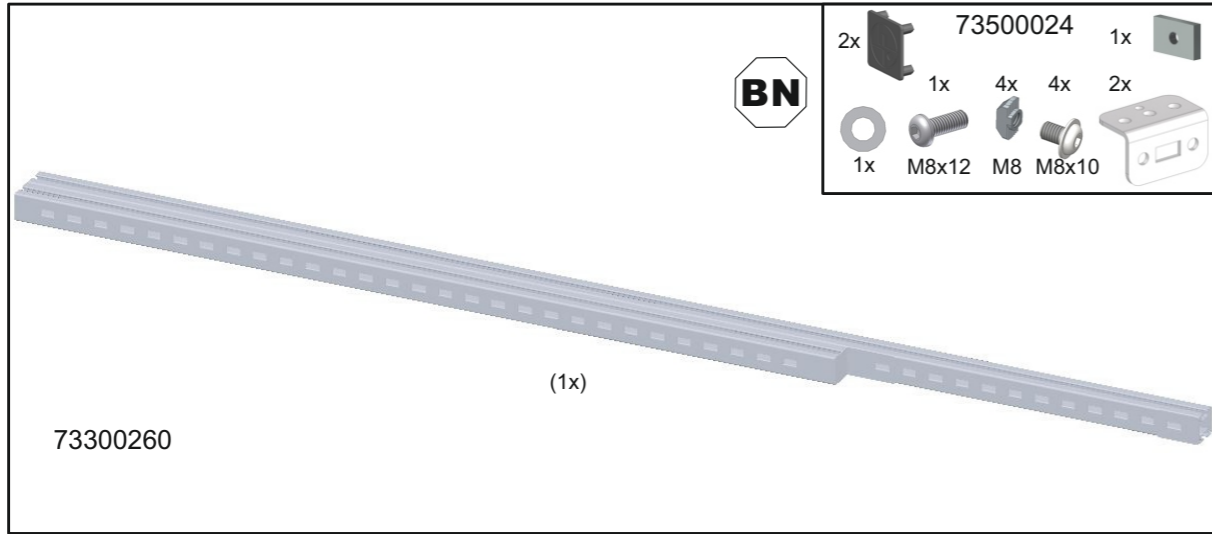

Lieferumfang
Contents
Contenu
Contenido

Montageanleitung
Mounting instructions
Instructions de montage
Instrucciones de montaje

Gebrauchsanleitung
Instructions for use
Mode d'emploi
Modo de empleo

73308010